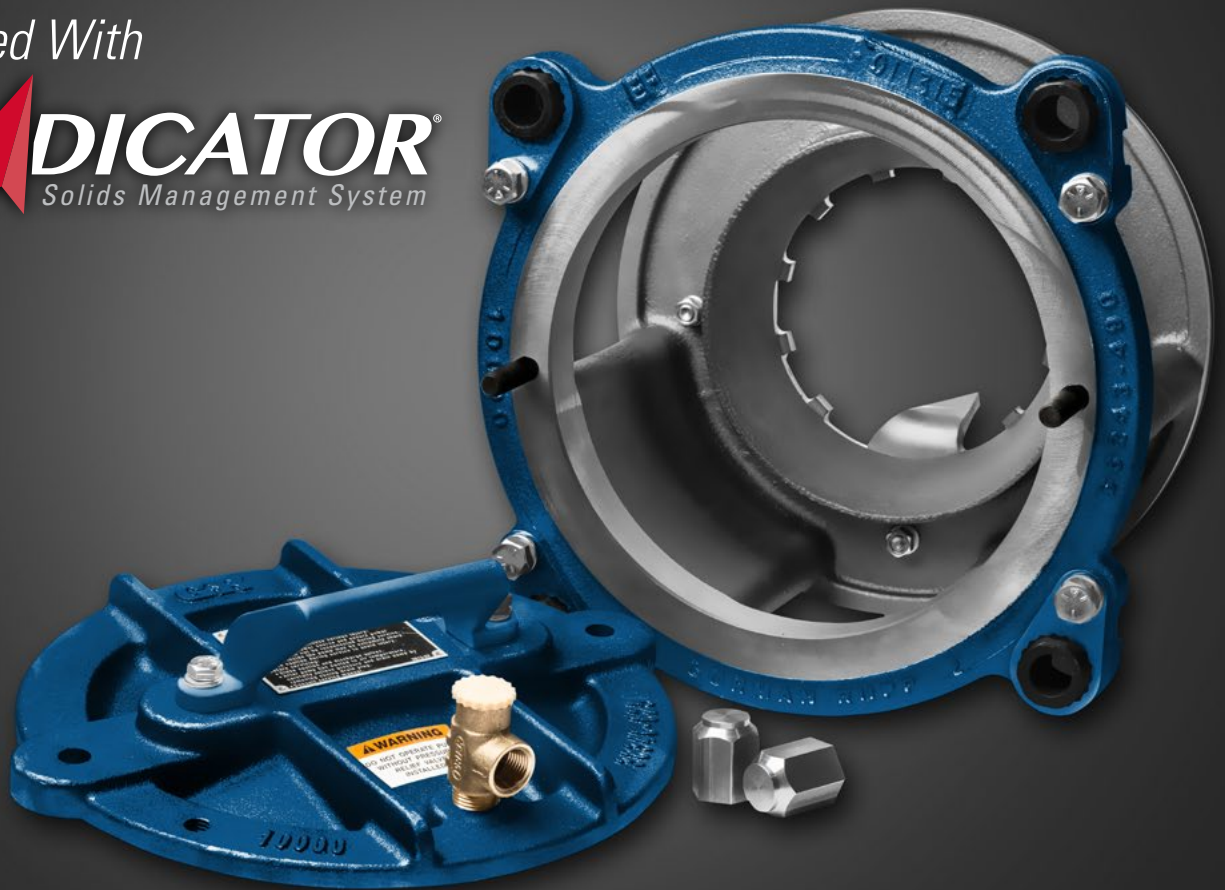

Super T Series® Upgrade Kits

Equipped With

ERADICATOR
Solids Management System

Some applications are tougher than others. Whether you are dealing with today's "New Sewage", sanitary wipes, plastic bags, feathers, hair, sludge, stringy material or any other type of debris, downtime costs you money.

For existing Super T Series® installations where clog-prone materials are affecting uptime and maintenance costs, you need the Eradicator®. Gorman-Rupp's innovative Solids Management System consisting of: a patented lightweight inspection cover allowing easy access to the impeller, an innovative back cover plate

incorporating an obstruction-free flow path and a new, aggressive self-cleaning wearplate that includes notches and grooves in combination with a revolutionary "tooth" designed to constantly and effectively clear the eye of the impeller. Now available in a retrofit kit for Super T Series pumps.

The Eradicator Solids Management System can easily be installed on any existing Super T Series pump in the field. Gorman-Rupp's upgrade kits include everything you need to put the best self-cleaning pump technology in the industry to work for you!