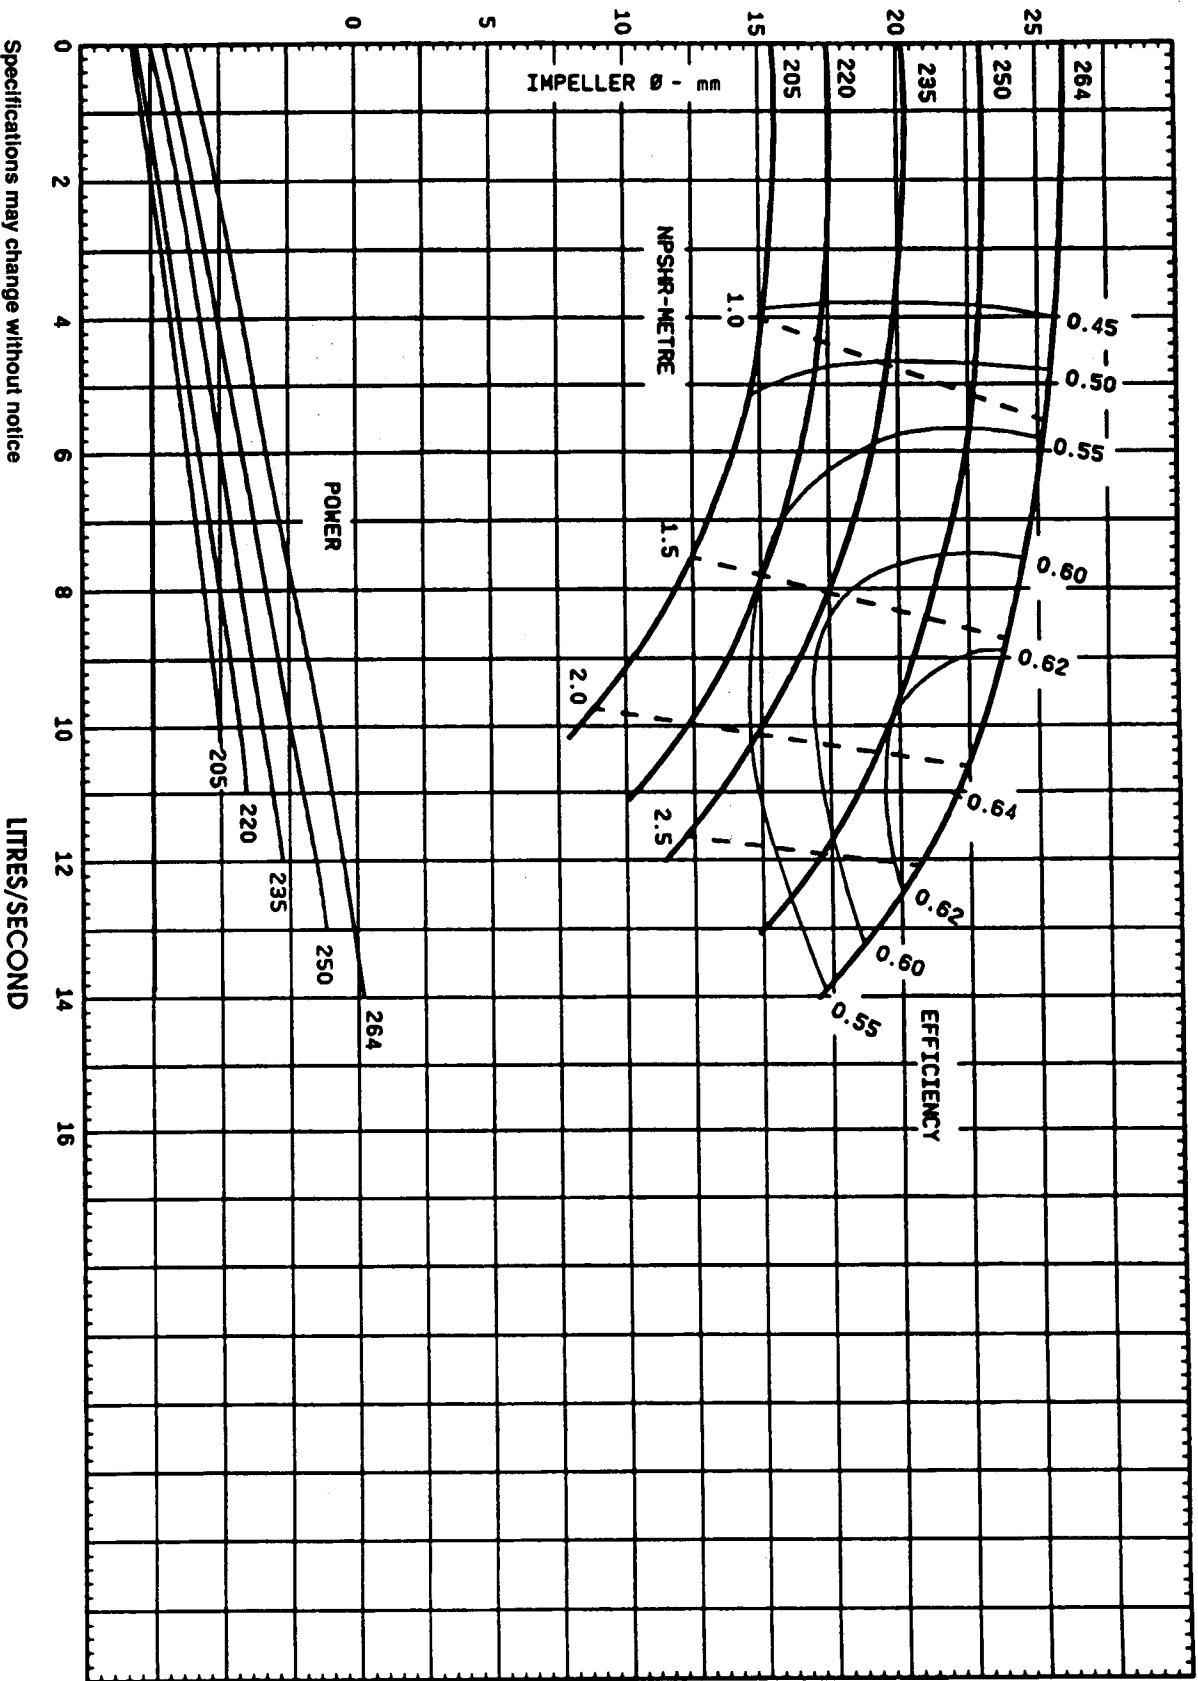

TOTAL HEAD - METRES

LITRES/SECOND

CURVE NO. 125/2

POWER - KILOWATTS

Mechatronics

Dinflow/Dinbloc

Linebloc

50-26

65L-26

NOMINAL SPEED

1450 RPM

Pumping Systems Ltd