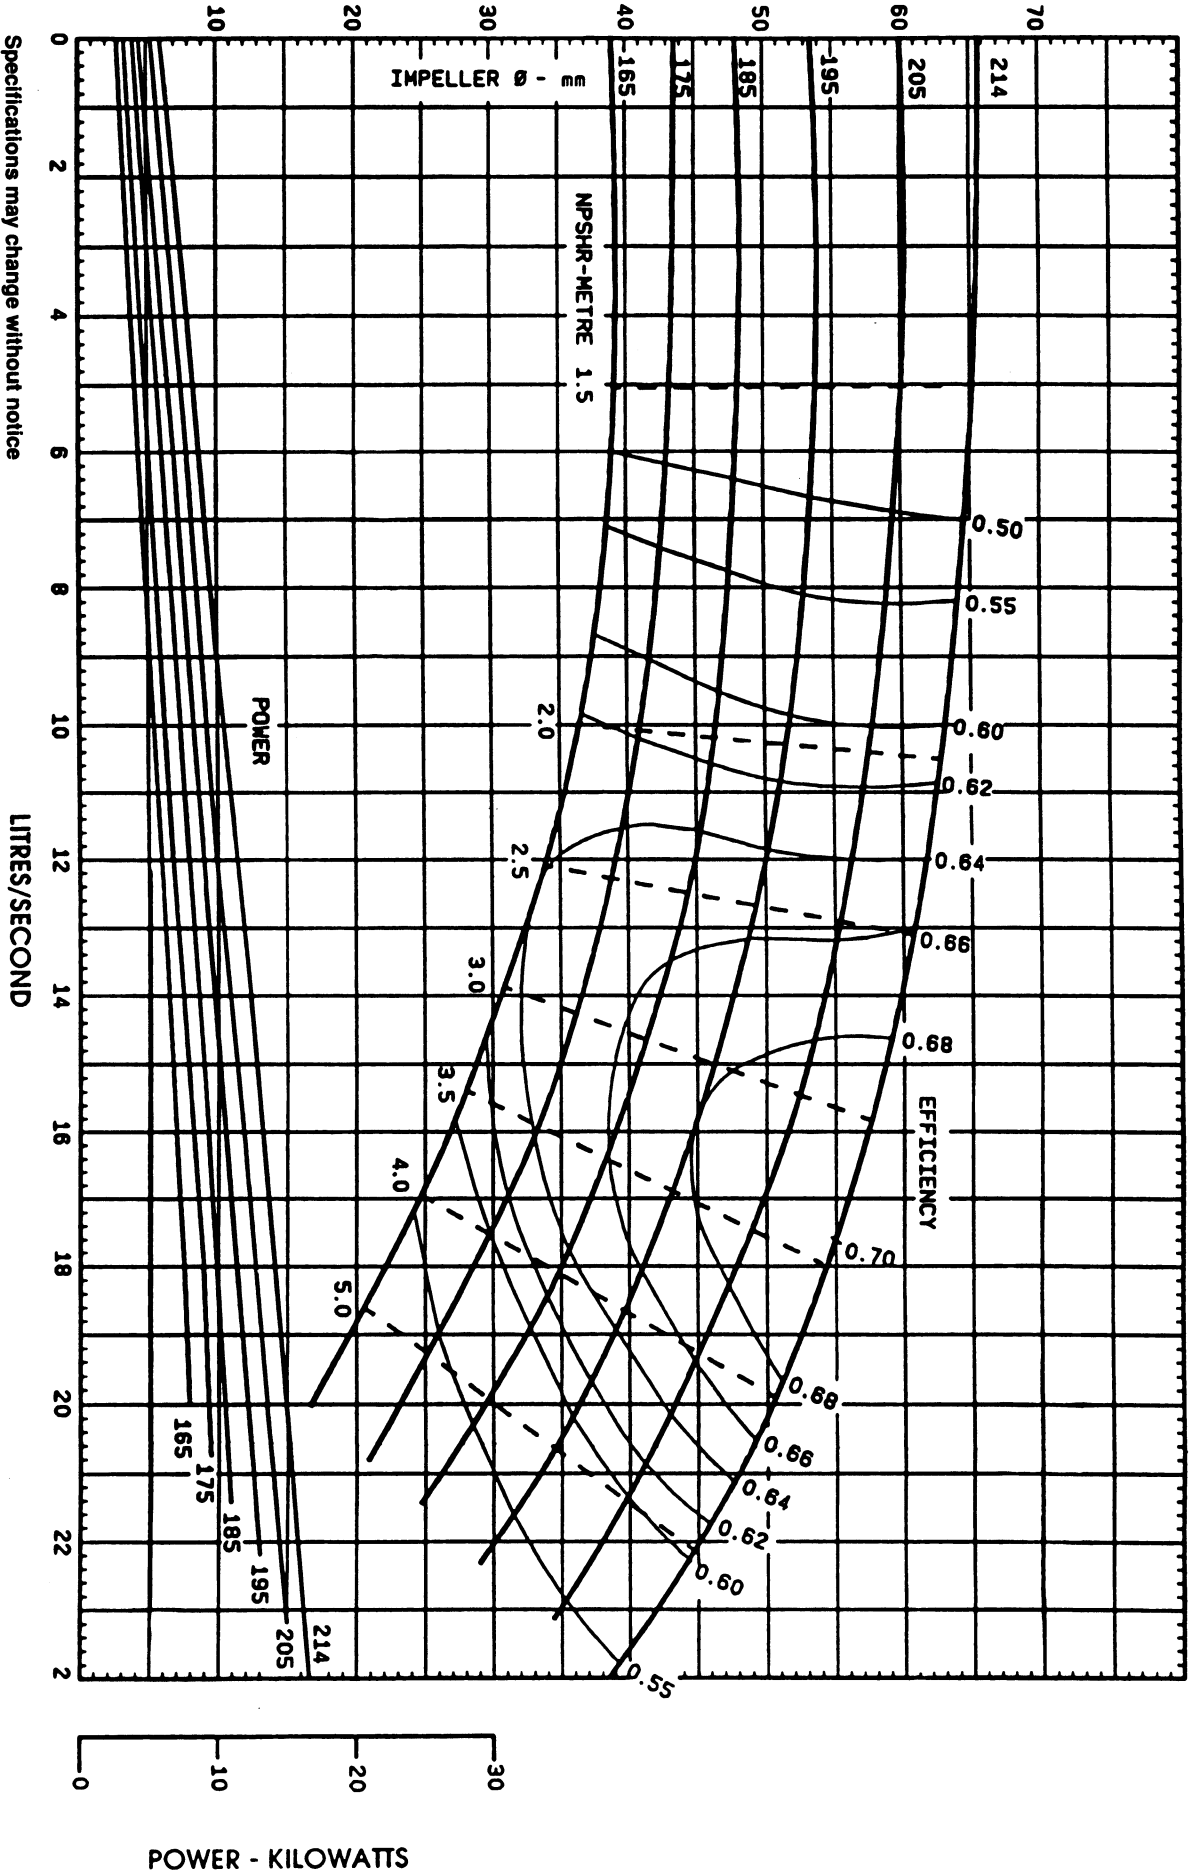

TOTAL HEAD - METRES

CURVE NO. 124/2

McAlly

Pumping Systems Ltd

Dinflow/Dinbloc
Linebloc

50-20
65L-20

NOMINAL SPEED
2900 RPM