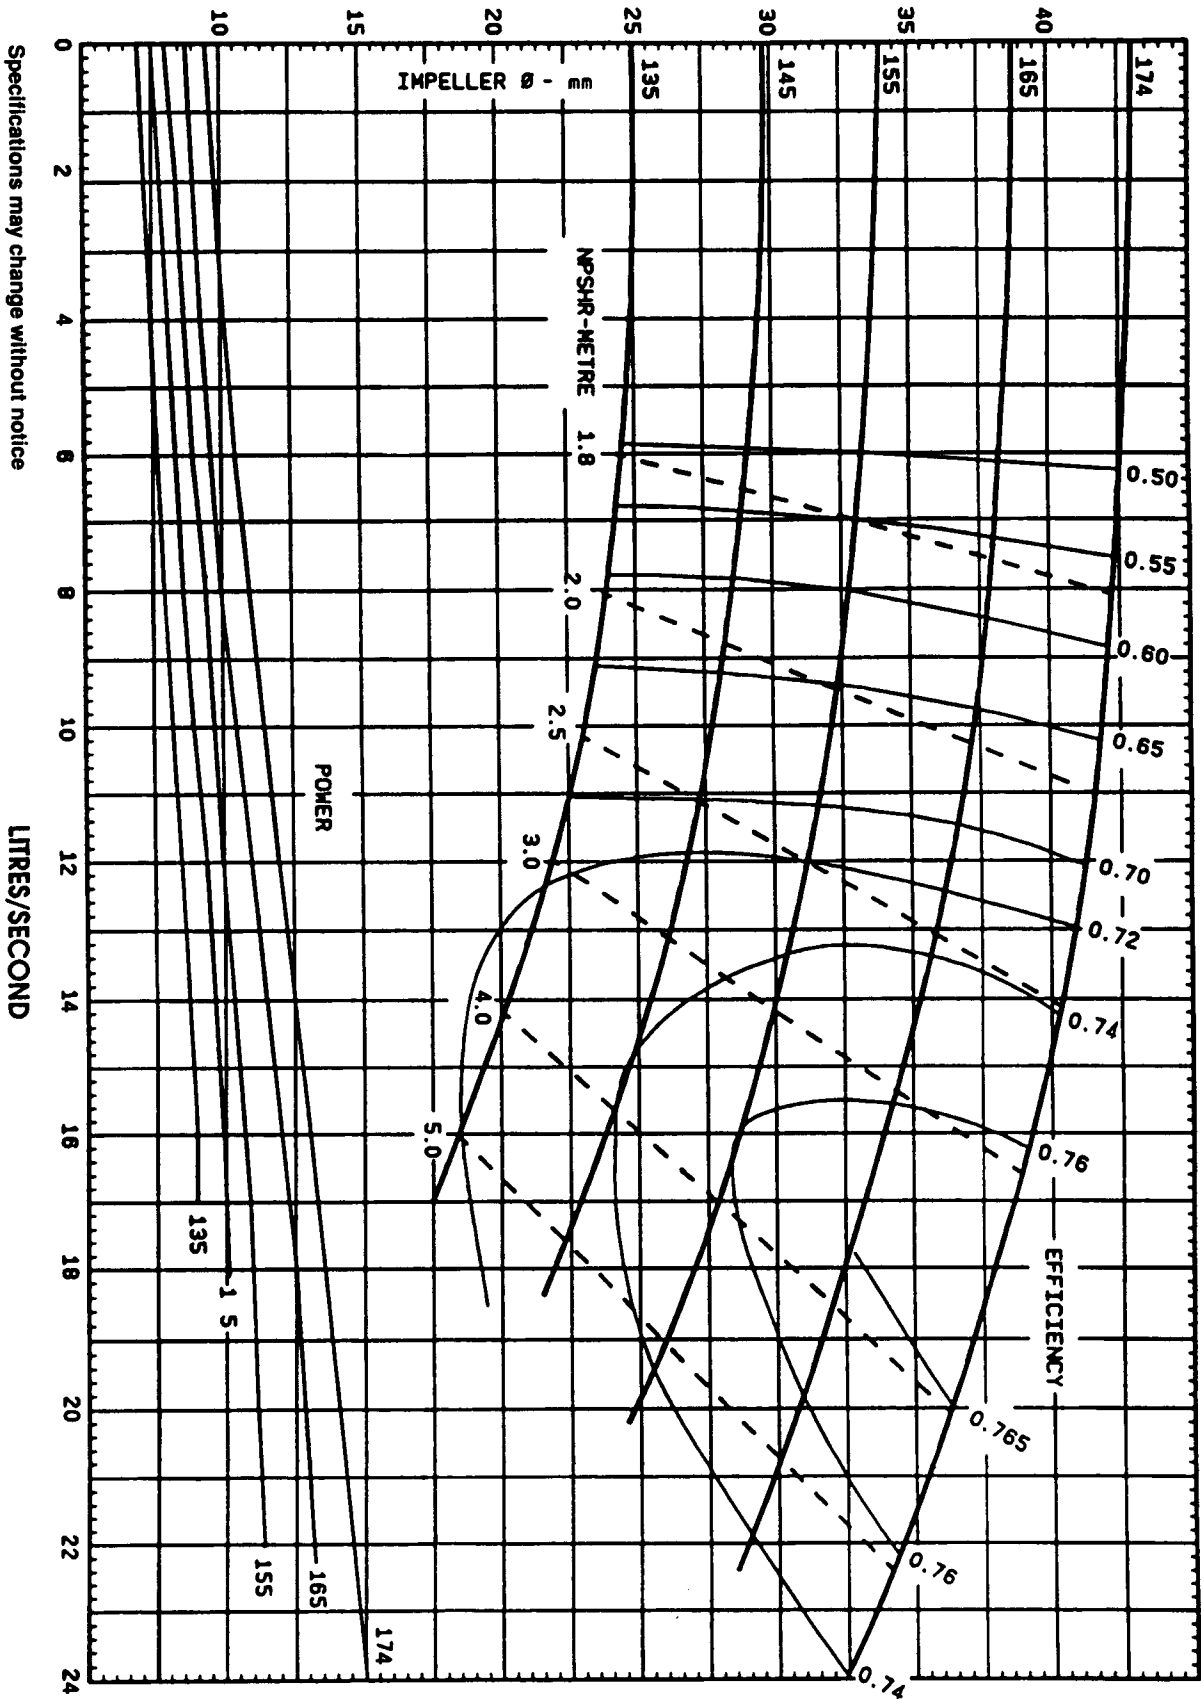

TOTAL HEAD - METRES

Specifications may change without notice

LITRES/SECOND

CURVE NO. 122/2

POWER - KILOWATTS

Mecdynems

Pumping Systems Ltd

Dinflow/Dinbloc

Linebloc

50-16

NOMINAL SPEED

65L-16

2900 RPM