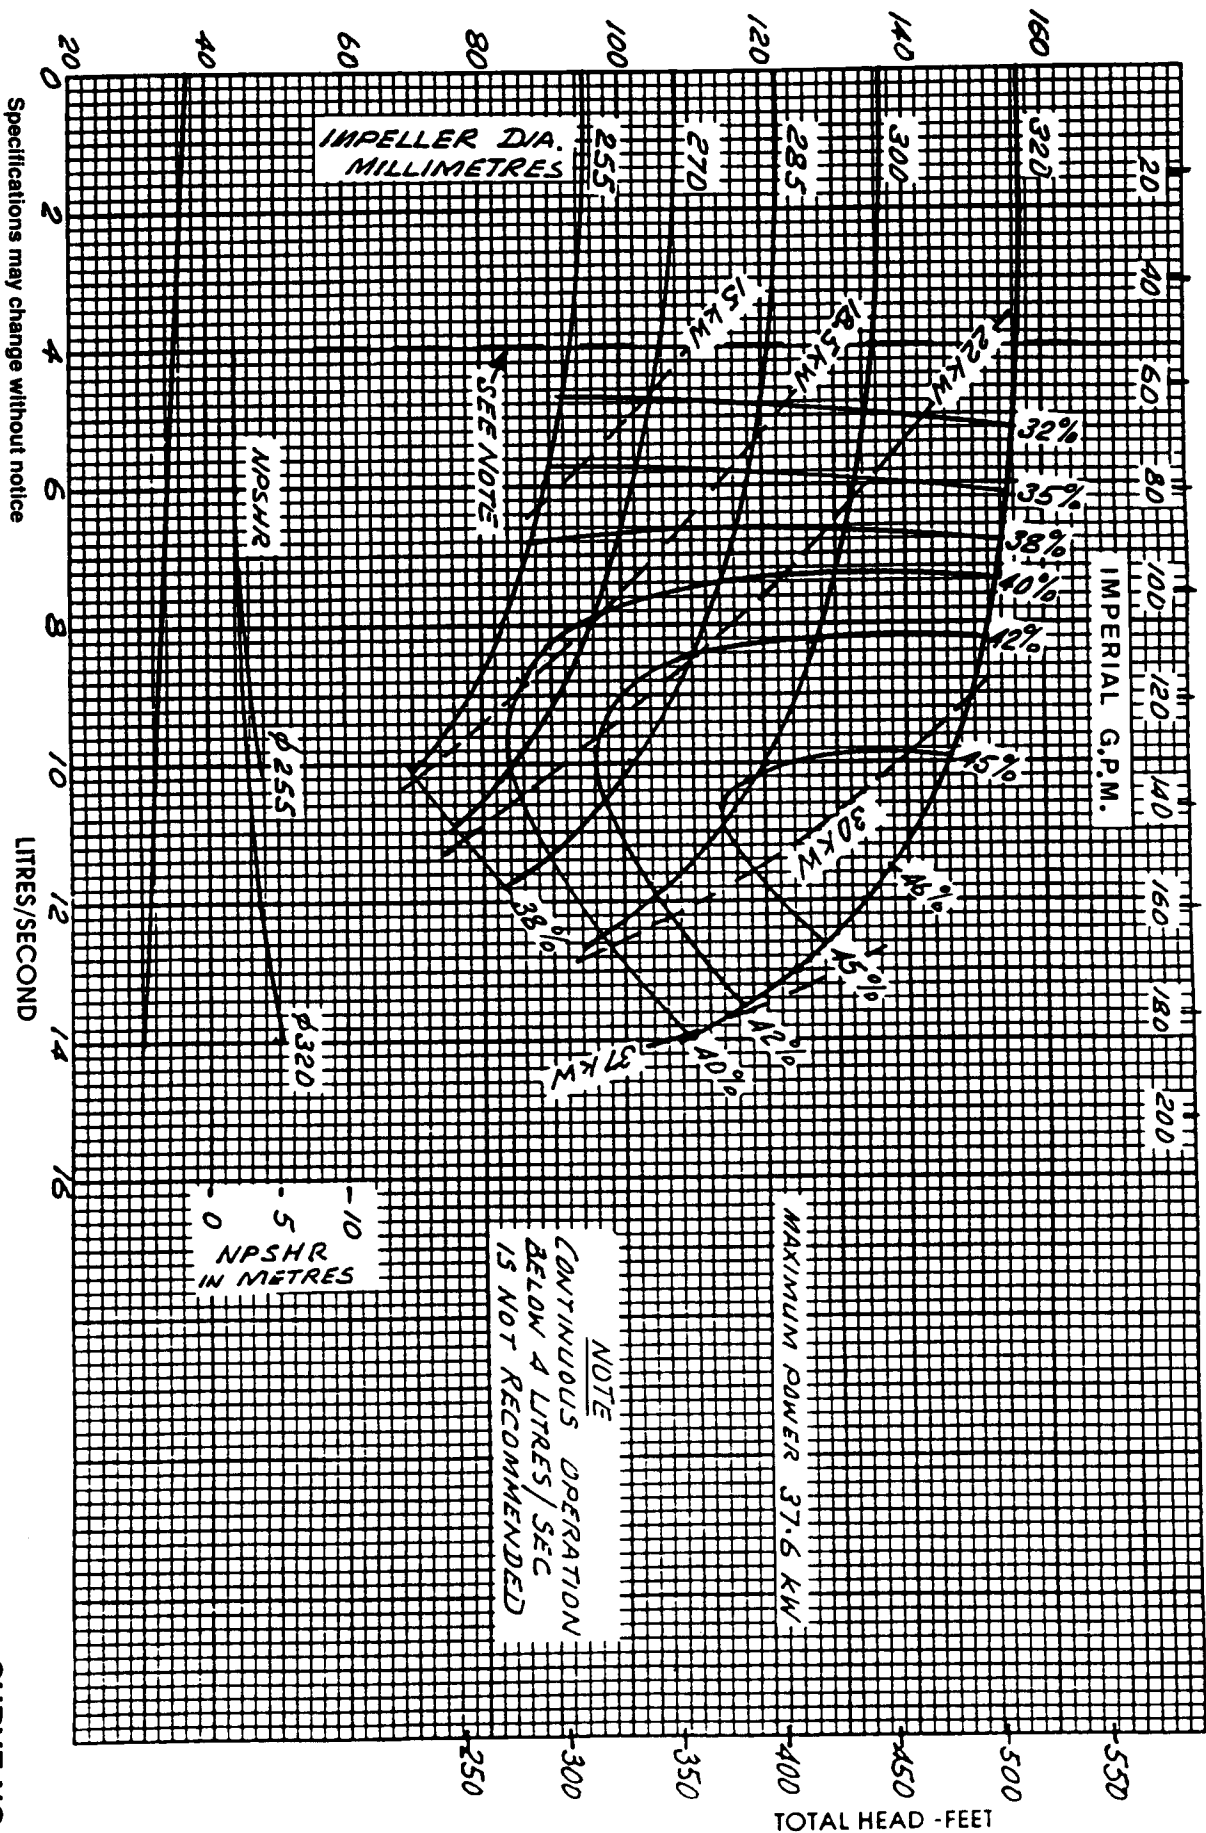

TOTAL HEAD - METRES

**Megatrans**

Pumping Systems Ltd

**DinFlow/Dinbloc**

**Linebloc**

CURVE NO. 118/2

40-32H

NOMINAL  
SPEED

50L-32H

2900 RPM