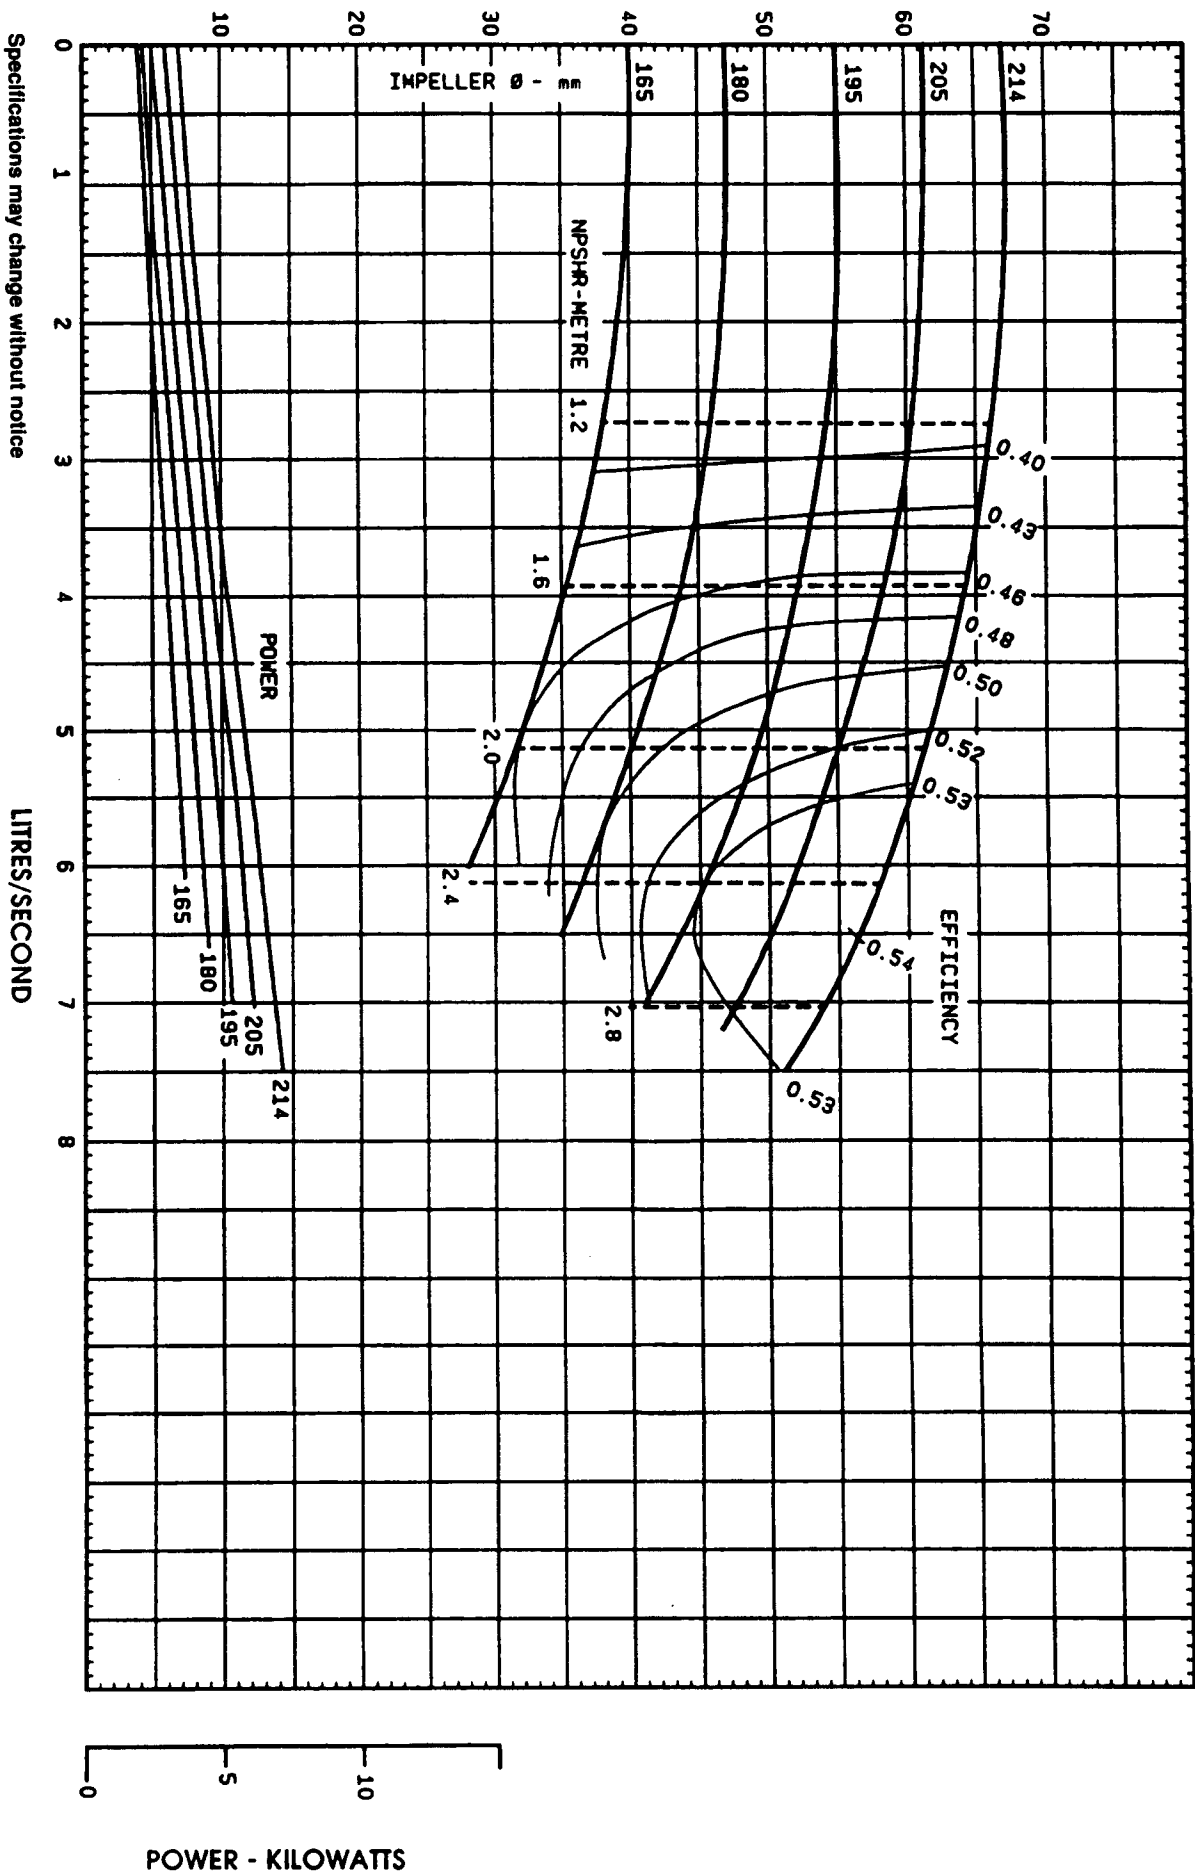

TOTAL HEAD - METRES

CURVE NO. 106/2

**Medway's**

*Pumping Systems Ltd*

**Dinflow/Dinbloc**

**Linebloc**

**32-20**

NOMINAL  
SPEED

**40L-20**

**2900 RPM**