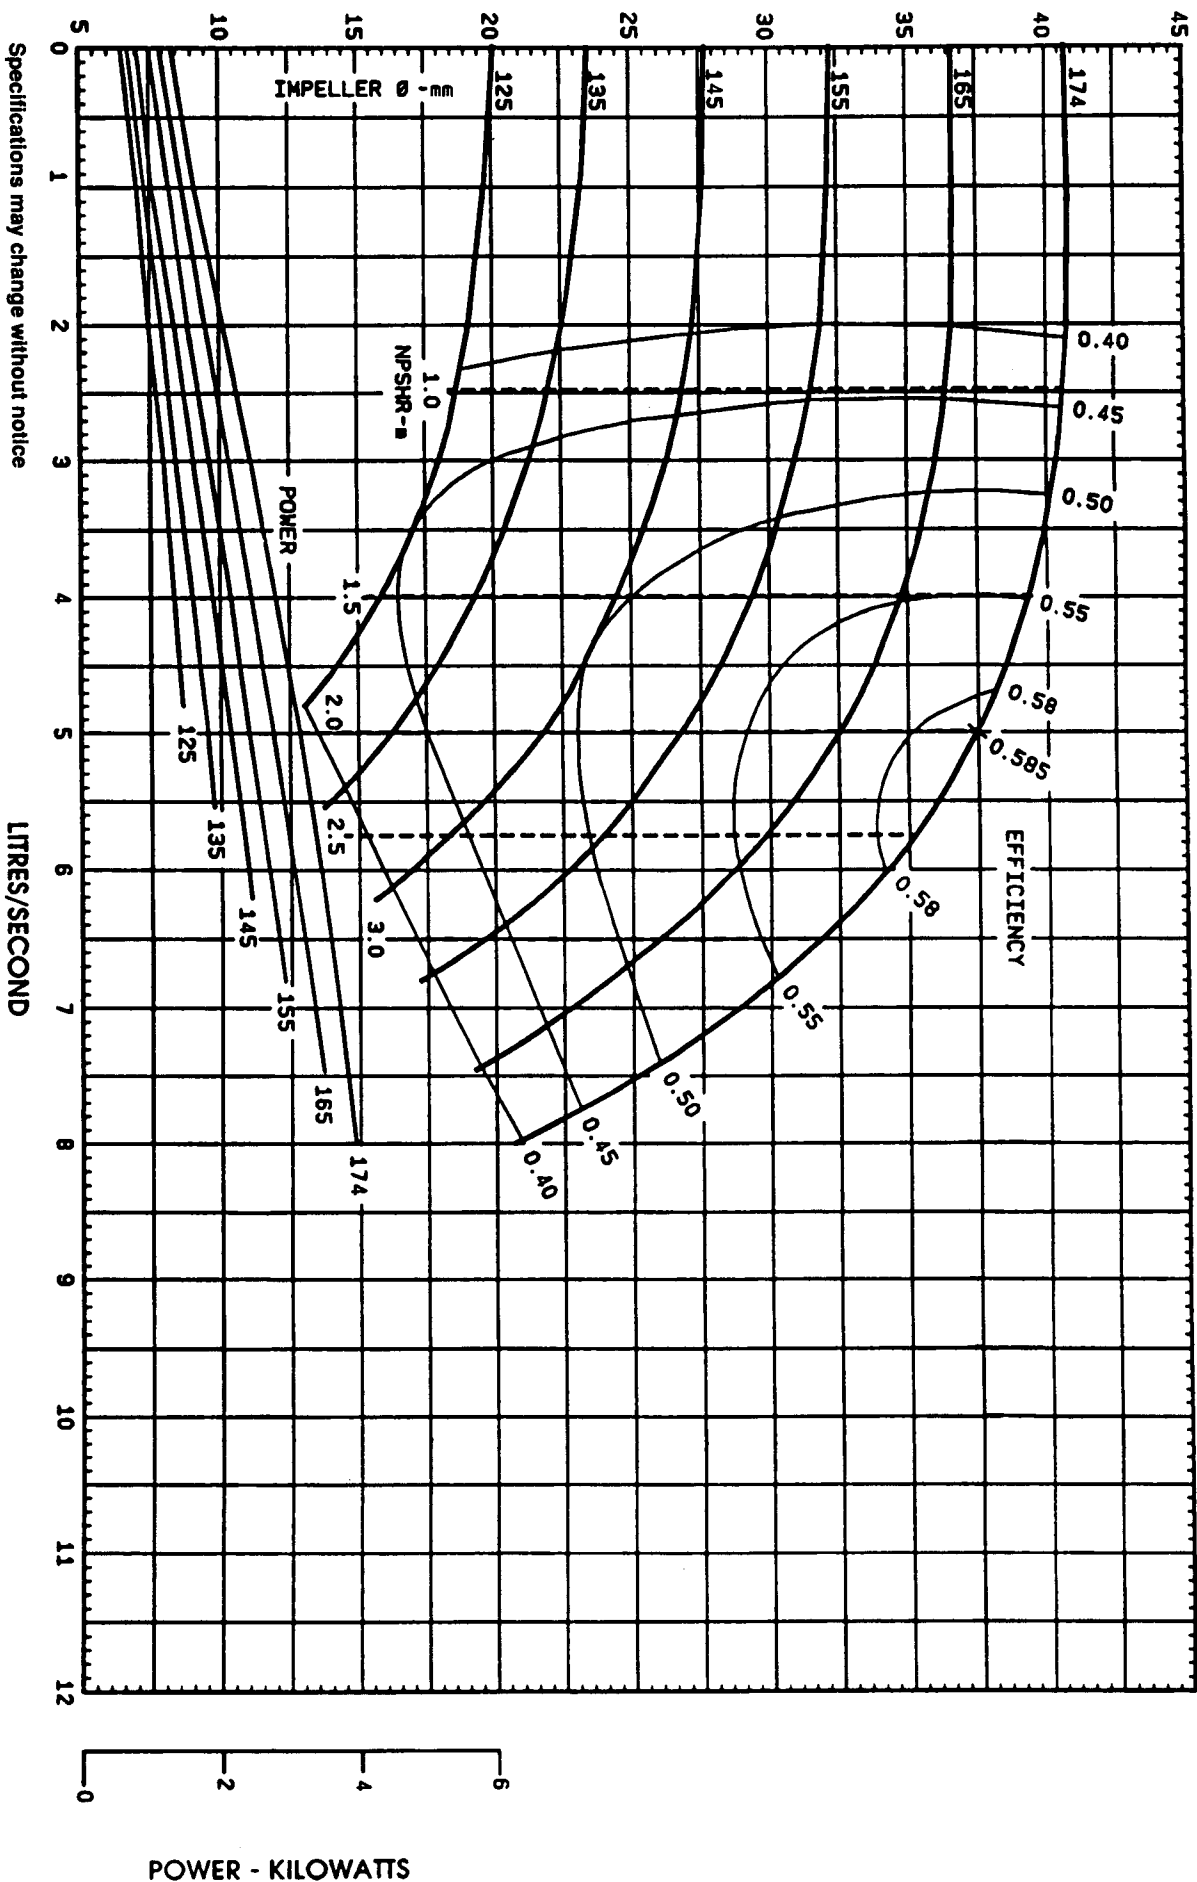

TOTAL HEAD - METRES

CURVE NO. 104/2

**MacAlmans**

*Pumping Systems Ltd*

**Dinflow/Dinbloc**

**Linebloc**

32-16

40L-16

NOMINAL SPEED

2900 RPM