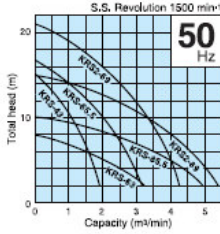

### Specifications 50/60Hz

Discharge Bore mm	Model	Motor Output kW	Phase	Total Head m	Capacity m³/min	Starting Method	Dry Weight kg	Length of Cable m
100	KRS-43	3,0	Three-phase	10	1,0	D.O.L.	85	8
150	KRS-63	3,0	Three-phase	5	2,0	D.O.L.	85	8
150	KRS-65.5	3,5	Three-phase	10	2,0	D.O.L.	115	8
150	KRS-69	9,0	Three-phase	16	2,0	D.O.L.	155	8
200	KRS-85.5	3,5	Three-phase	5	3,8	D.O.L.	125	8
200	KRS-89	8,0	Three-phase	8	4,0	D.O.L.	175	8

### Major Standard Specifications

Item	Discharge bore (mm)	100	150	200
Pumping fluid	Type of fluid	Rain water, Ground water, Sand carrying water		
	Liquid temperature	0 ~ 40°C		
	Components	Impeller	Semi-open type Closed type (KRS-63, 85.5)	
		Shaft seal	Double mechanical seal	
Pump	Bearing	Shielded ball bearing		
	Impeller	Ductile iron casting		
	Casing	Gray iron casting		
	Suction cover	Gray iron casting		
	Shaft seal (mechanical seal)	Silicon carbide		
	Motor	Type, Poles	Dry-type submersible induction motor, 4 poles	
Insulation		Class E, B		
Phase / Voltage		Three-phase / 220V, 380V, 400V, 415V, 440V, 480V		
Motor protector(Built-in)		Circle thermal protector		
Lubricant		Turbine oil (ISO VG32)		
Materials	Frame	Gray iron casting		
	Shaft	Stainless steel A420		
	Cable	Chloroprene rubber		
Discharge connection		Hose coupling		