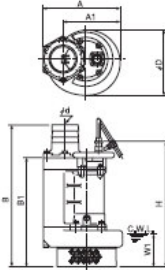

Dimensions Unit:mm

C,W,L.: Continuous Running Water Level

Model	d	A	A1	B	B1	D	H	W1
KRS-43	100	378	288	723	581	347	651	170
KRS-63	150	384	294	866	686	365	777	300
KRS-65.5	150	425	305	790	608	370	698	190
KRS-69	150	490	372	812	630	424	743	200
KRS-85.5	200	448	326	941	710	413	800	295
KRS-89	200	473	355	933	701	408	814	300

We reserve the right to change specifications and designs herein for improvement without prior notice.