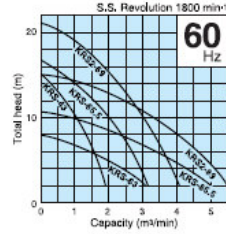

### Specifications 50/60Hz

Discharge Bore mm	Model	Motor Output kW	Phase	Total Head m	Capacity m³/min	Starting Method	Dry Weight kg	Length of Cable m
100	KRS-43	3,0	Three-phase	10	1,0	D.O.L.	85	8
150	KRS-63	3,0	Three-phase	5	2,0	D.O.L.	85	8
150	KRS-65.5	3,5	Three-phase	10	2,0	D.O.L.	115	8
150	KRS-69	9,0	Three-phase	16	2,0	D.O.L.	155	8
200	KRS-85.5	3,5	Three-phase	5	3,8	D.O.L.	125	8
200	KRS-89	8,0	Three-phase	8	4,0	D.O.L.	175	8

### Major Standard Specifications

Item	Discharge bore (mm)	100	150	200
Pumping fluid	Type of fluid	Rain water, Ground water, Sand carrying water		
	Liquid temperature	0 ~ 40°C		
	Components	Impeller	Semi-open type Closed type (KRS-63, 85.5)	
		Shaft seal	Double mechanical seal	
Pump	Bearing	Shielded ball bearing		
	Impeller	Ductile iron casting		
	Casing	Gray iron casting		
	Suction cover	Gray iron casting		
	Shaft seal (mechanical seal)	Silicon carbide		
	Motor	Type, Poles	Dry-type submersible induction motor, 4 poles	
Insulation		Class E, B		
Phase / Voltage		Three-phase / 220V, 380V, 400V, 415V, 440V, 480V		
Motor protector(Built-in)		Circle thermal protector		
Lubricant		Turbine oil (ISO VG32)		
Materials	Frame	Gray iron casting		
	Shaft	Stainless steel A420		
	Cable	Chloroprene rubber		
Discharge connection		Hose coupling		